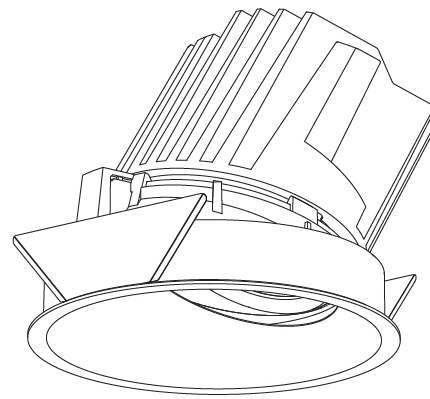

PHYSICAL

Shape: Round
Diameter (mm): 139
Diameter (in): 5 1/2
Height (mm): 126
Height (in): 4 15/16
Ceiling Thickness (mm): 10 / 12.5 / 15
Ceiling Thickness (in): 3/8 or 1/2 or 9/16
Min. Recessing Depth (mm): 140
Min. Recessing Depth (in): 5 1/2
Light Distribution: Adjustable / Asymmetric
Weight (kg): 0.816
Weight (lbs): 1.8
Fixture Finish: SSR / BKV / CWI / CRY / HAB / UFT / ITA / RUA / FTG / MYG / LOD / PUS / FRO / FUP / KIA / POP / BLS / SPG / MEY / GOH / GUM / CHC / COM / ABZ / JAG / OBR / MOS / ROR
Fixture Material: Aluminum Die Cast
Cut-out Measurements: 130mm / 5 1/8"

ELECTRICAL

Lamp Type: LED (Zhaga Standard)
Input Wattage (W): 28.6
Total Output Wattage (W): 26
Dimming: Tri-Mode (Non-Dimming and Phase Dimming (120Vac only) and 0-10V Dimming)
Driver Included: No
Driver Location: Recessed Housing
Driver Type: Constant Current - Universal
Driver Class: Class 2
Housing: See components
Input Voltage (V): 120 - 277
Constant Current (MA): 700

LED

Number of LEDs: 1
Color Temperature (°K): 2700 / 3000 / 3500 / 4000
Max. Delivered Lumen (lm): 2320 / 2380 / 2499 / 2550
Nominal Lumen (lm): 3210 / 3290 / 3459 / 3530
CRI: >90 CRI
Lamp Life (hrs): 50000

OPTICAL

Reflector: 20 / 25 / 40
Adjustability: Fixed

RATINGS AND CERTIFICATIONS

Certified By: Certified for North American Standards
IP rating: IP20