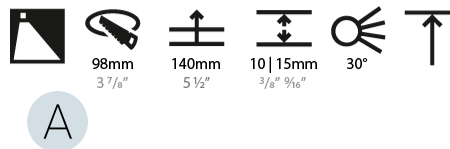

LED

Number of LEDs: 1
 Color Temperature (°K): 2700 / 3000 / 3500 / 4000
 Max. Delivered Lumen (lm): 1030 / 1070 / 1117 / 1140
 Nominal Lumen (lm): 1386 / 1438 / 1511 / 1542
 CRI: >90 CRI
 Lamp Life (hrs): 50000

OPTICAL

Reflector: 20 / 40 / 60
 Adjustability: Fixed

RATINGS AND CERTIFICATIONS

Certified By: Certified for North American Standards
 IP rating: IP20

PROJECT	_____
TYPE	_____
SPECIFIER	_____
QUANTITY	_____
DATE	_____