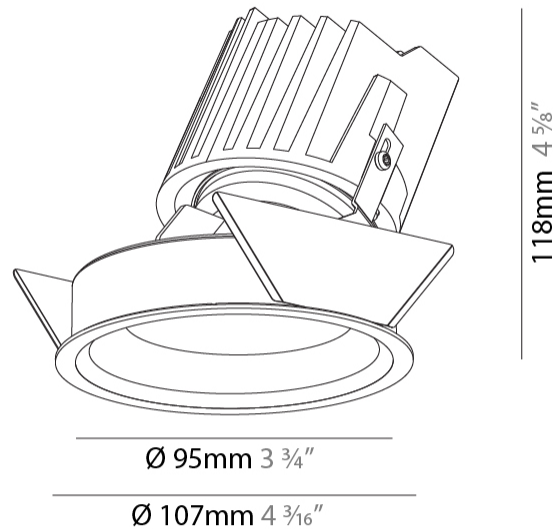

PHYSICAL

Shape: Round
Diameter (mm): 107
Diameter (in): 4 3/16
Height (mm): 118
Height (in): 4 5/8
Ceiling Thickness (mm): 10 / 12.5 / 15
Ceiling Thickness (in): 3/8 or 1/2 or 9/16
Min. Recessing Depth (mm): 140
Min. Recessing Depth (in): 5 1/2
Light Distribution: Adjustable / Asymmetric
Weight (kg): 0.473
Weight (lbs): 1.04
Fixture Finish: SSR / BKV / CWI / CRY / HAB / UFT / ITA / RUA / FTG / MYG / LOD / PUS / FRO / FUP / KIA / POP / BLS / SPG / MEY / GOH / GUM / CHC / COM / ABZ / JAG / OBR / MOS / ROR
Fixture Material: Aluminum Die Cast
Cut-out Measurements: 98mm / 3 7/8"

ELECTRICAL

Lamp Type: LED (Zhaga Standard)
Input Wattage (W): 16.5
Total Output Wattage (W): 14
Dimming: Tri-Mode (Non-Dimming and Phase Dimming (120Vac only) and 0-10V Dimming)
Driver Included: No
Driver Location: Recessed Housing
Driver Type: Constant Current - Universal
Driver Class: Class 2
Housing: See components
Input Voltage (V): 120 - 277
Constant Current (MA): 350

LED

Number of LEDs: 1
Color Temperature (°K): 2700 / 3000 / 3500 / 4000
Max. Delivered Lumen (lm): 1030 / 1070 / 1117 / 1140
Nominal Lumen (lm): 1386 / 1438 / 1511 / 1542
CRI: >90 CRI
Lamp Life (hrs): 50000

OPTICAL

Reflector: 20 / 40 / 60
Adjustability: Fixed

RATINGS AND CERTIFICATIONS

Certified By: Certified for North American Standards
IP rating: IP20

PROJECT	_____
TYPE	_____
SPECIFIER	_____
QUANTITY	_____
DATE	_____