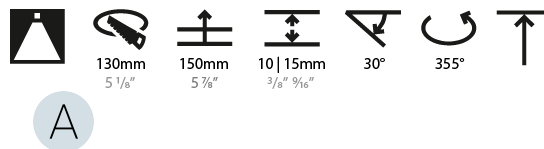

PHYSICAL

Shape: Round
Diameter (mm): 139
Diameter (in): 5 1/2
Height (mm): 137
Height (in): 5 3/8
Ceiling Thickness (mm): 10 / 12.5 / 15 / 25
Ceiling Thickness (in): 3/8 or 1/2 or 9/16
Min. Recessing Depth (mm): 150
Min. Recessing Depth (in): 5 7/8
Light Distribution: Adjustable / Asymmetric
Weight (kg): 0.865
Weight (lbs): 1.9
Fixture Finish: SSR / BKV / CWI / CRY / HAB / UFT / ITA / RUA / FTG / MYG / LOD / PUS / FRO / FUP / KIA / POP / BLS / SPG / MEY / GOH / GUM / CHC / COM / ABZ / JAG / OBR / MOS / ROR
Fixture Material: Aluminum Die Cast
Cut-out Measurements: 130mm / 5 1/8"

ELECTRICAL

Lamp Type: LED (Zhaga Standard)
Input Wattage (W): 28.6
Total Output Wattage (W): 26
Dimming: Tri-Mode (Non-Dimming and Phase Dimming (120Vac only) and 0-10V Dimming)
Driver Included: No
Driver Location: Recessed Housing
Driver Type: Constant Current - Universal
Housing: See components
Input Voltage (V): 120 - 277
Constant Current (MA): 700

LED

Number of LEDs: 1
Color Temperature (°K): 2700 / 3000 / 3500 / 4000
Max. Delivered Lumen (lm): 1890 / 1930 / 2028 / 2070
Nominal Lumen (lm): 3210 / 3290 / 3459 / 3530
CRI: >90 CRI
Lamp Life (hrs): 50000

OPTICAL

Reflector°: 20 / 25 / 40
Adjustability: Fixed

RATINGS AND CERTIFICATIONS

Certified By: Certified for North American Standards
IP rating: IP20