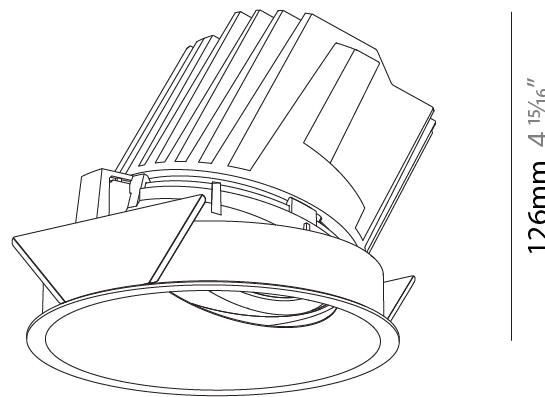

OPTICAL

Reflector°: 10
 Adjustability: Fixed

RATINGS AND CERTIFICATIONS

Certified By: Certified for North American Standards
 IP rating: IP20

126mm 4 15/16"

Ø 125mm 4 15/16"

Ø 139mm 5 1/2"

BIONIQ ROUND WALLWASH RECESSED